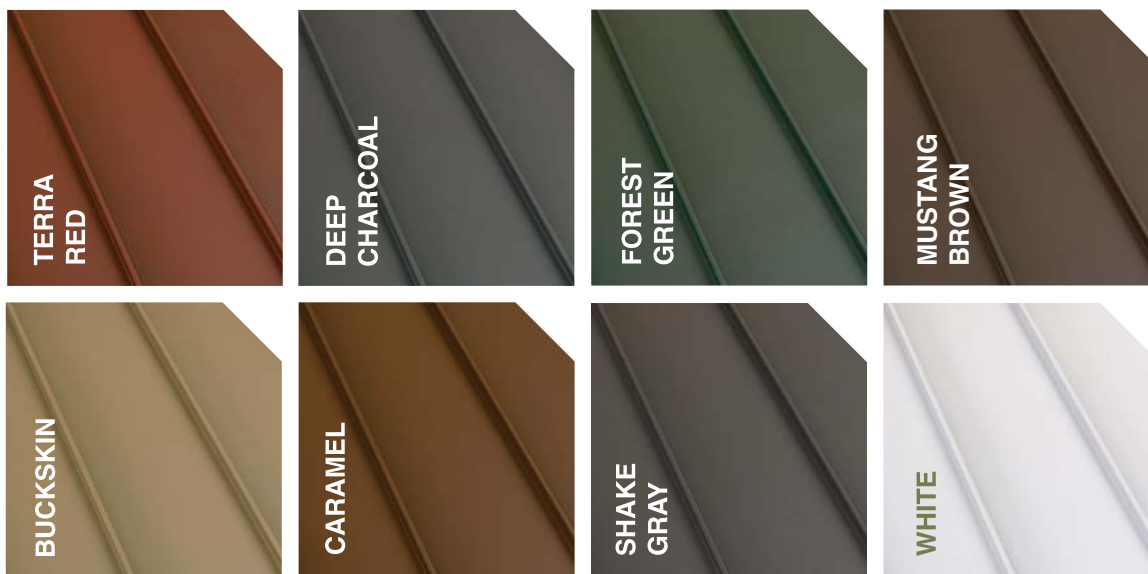

BEAUTIFUL. DURABLE. FOR LIFE.

Color. To create. To revive. To make it truly your own.

**Actual color may differ. Ask your Independent Classic Dealer for true color samples.*

OUR COMMITMENT TO GREEN

Classic Metal Roofing Systems is deeply committed to the stewardship of our natural resources and the environment.